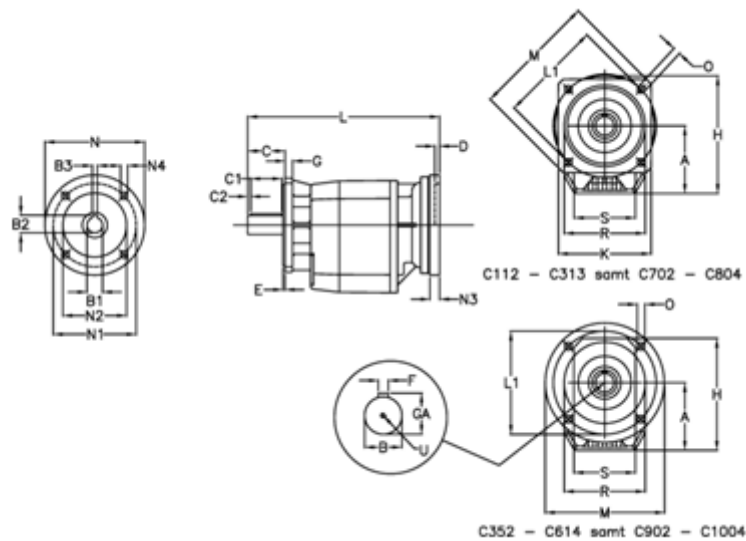

Article number: 40600801672465

Description: Helical gearbox
C802F-16,7-P200B5

Measures

A = 247.0	D = 7.0	L1 = 350	R = 320
B = 80	E = 5	M = 400	S = 300
B1 = 55	F = 22	N = 400	U = M20x42
B2 = 59.3	G = 20	N1 = 350	
B3 = 16	GA = 85.0	N2 = 300	
C = 140	H = 422.0	N3 = 0	
C1 = 110	K = 350	N4 = M16x25	
C2 = 15	L = 660.0	O = 18.0	